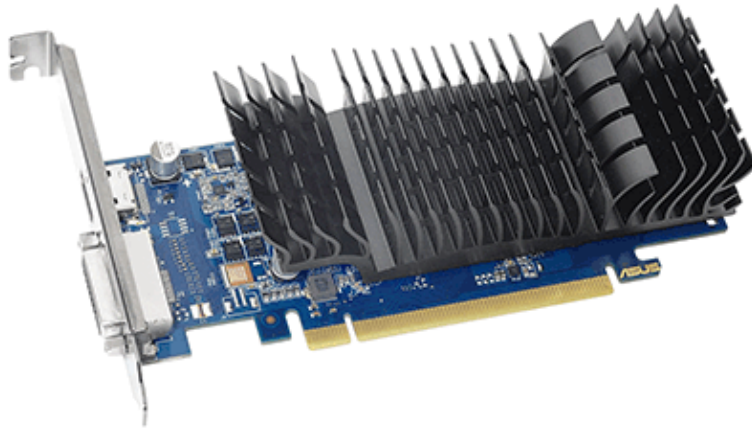

**Cod. Articolo 36.6245**  
**90YV0AT0-M0NA00 - GT1030-SL-2G-BRK - 4712900743333 - ASUS**

SVGA ASUS GT1030-SL-2G-BRK NVIDIA GT1030 2GDDR5 64BIT  
PCI-E3.0 DVI-D HDMI HDCP PASSIVA 1920X1200 2SLOT  
90YV0AT0-M0NA00 FINO:31/10

Graphics Engine: NVIDIA®GeForce® GT1030  
Bus Standard: PCI Express® 3.0  
OpenGL: OpenGL® 4.5  
Video Memory 2048MB GDDR5

GPU boost Clock:  
OC mode: 1506MHZ  
Gaming mode: 1468MHZ

GPU base Clock:  
OC mode: 1266MHZ  
Gaming mode:1228MHZ

Cuda Cores: 384  
Memory Clock: 3004 MHz  
Memory Interface: 64 bit  
DVI Max. Resolution: 1920\*1200  
DVI Output: 1x Native single-link DVI-D  
HDMI Output: 1x Native HDMI  
HDCP compliant: YES  
Software Bundled: ASUS GPU Tweak II & Driver  
Dimension: 6.8\*2.7\*1.5 inches - 17.3\*6.9\*4 cm